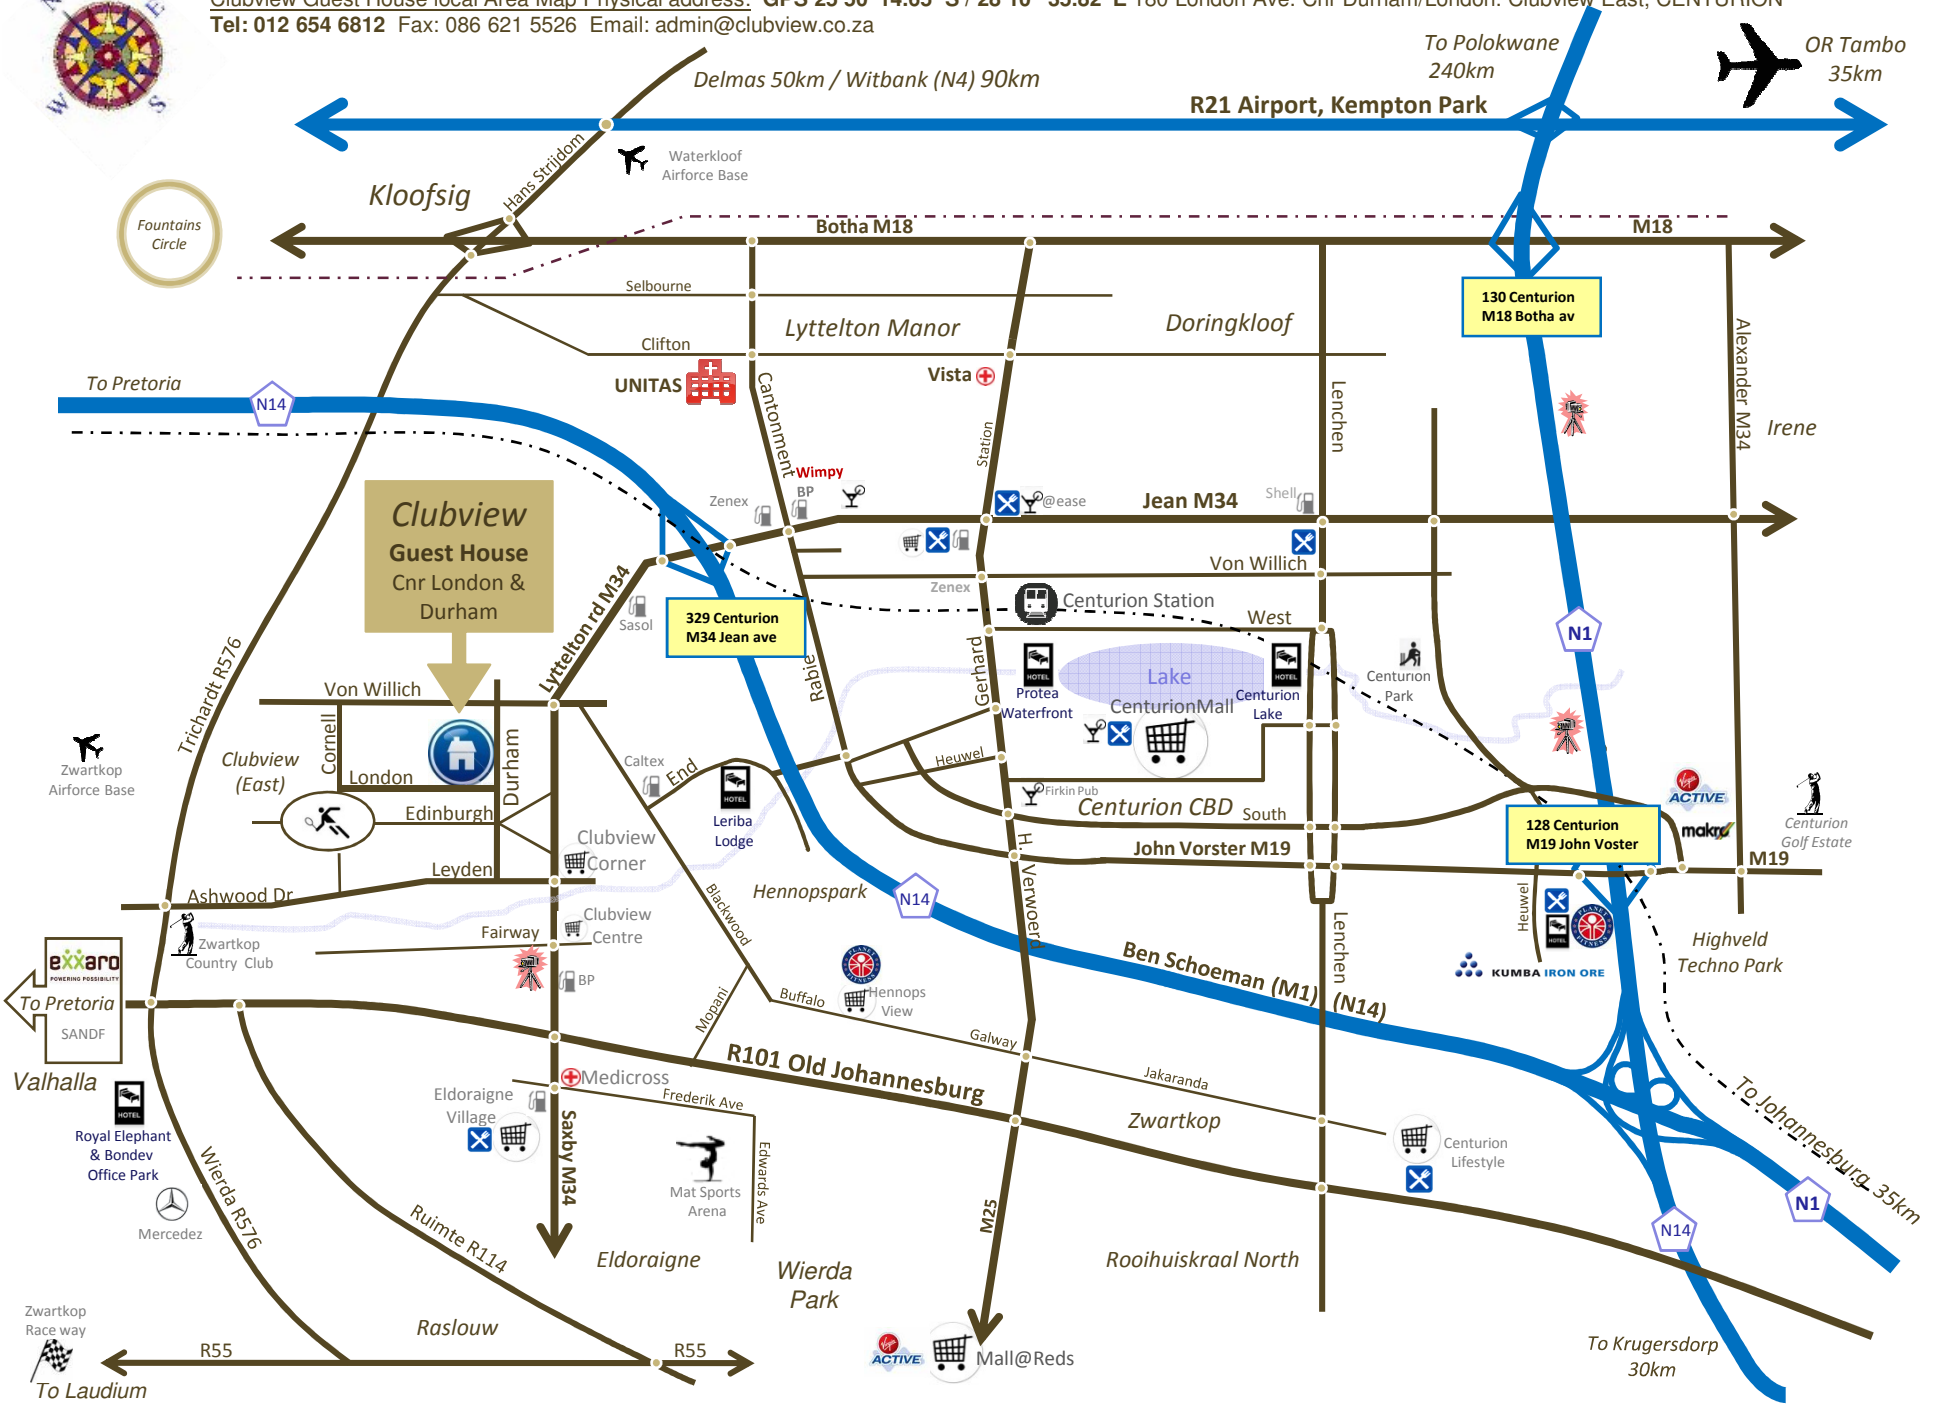

Clubview Guest House local Area Map Physical address: **GPS 25 50''14.65' S / 28 10'' 35.82' E** 180 London Ave. Cnr Durham/London. Clubview East, CENTURION  
Tel: 012 654 6812 Fax: 086 621 5526 Email: admin@clubview.co.za

**Clubview Guest House**  
Cnr London & Durham

130 Centurion  
M18 Botha av

329 Centurion  
M34 Jean ave

128 Centurion  
M19 John Voster

**R21 Airport, Kempton Park**

To Polokwane  
240km

OR Tambo  
35km

Fountains Circle

exxaro  
POWERED POSSIBILITY  
SANDF

Valhalla  
Royal Elephant & Bondev Office Park  
Mercedes

Zwartkop Race way  
To Laudium

Mall@Reds

To Krugersdorp  
30km

To Johannesburg  
35km